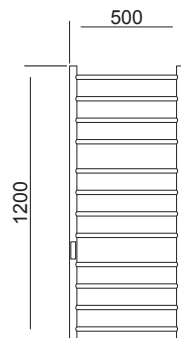

Model Code	<b>MTW-6040</b>
Material	AISI 304 Stainless Steel
Finish	Stainless Steel Finish
No. of Bars	6
Power	56W
Voltage	230V / 50Hz
M.R.P (Incl. of all Taxes)	<b>₹16,999/-</b>

Model Code	<b>MTW-8050</b>
Material	AISI 304 Stainless Steel
Finish	Stainless Steel Finish
No. of Bars	8
Power	80W
Voltage	230V / 50Hz
M.R.P (Incl. of all Taxes)	<b>₹21,999/-</b>

Model Code	<b>MTW-12050</b>
Material	AISI 304 Stainless Steel
Finish	Stainless Steel Finish
No. of Bars	12
Power	122W
Voltage	230V / 50Hz
M.R.P (Incl. of all Taxes)	<b>₹29,999/-</b>

Model Code	<b>MTW-11050</b>
Material	AISI 304 Stainless Steel
Finish	Stainless Steel Finish
No. of Bars	8
Power	95W
Voltage	230V / 50Hz
M.R.P (Incl. of all Taxes)	<b>₹32,999/-</b>

Model Code	<b>MTW-6040-BL</b>
Material	AISI 304 Stainless Steel
Finish	Black
No. of Bars	6
Power	56W
Voltage	230V / 50Hz
M.R.P (Incl. of all Taxes)	<b>₹21,999/-</b>

Model Code	<b>MTW-8050-BL</b>
Material	AISI 304 Stainless Steel
Finish	Black
No. of Bars	8
Power	80W
Voltage	230V / 50Hz
M.R.P (Incl. of all Taxes)	<b>₹27,999/-</b>

Model Code	<b>MTW-12050-BL</b>
Material	AISI 304 Stainless Steel
Finish	Black
No. of Bars	12
Power	122W
Voltage	230V / 50Hz
M.R.P (Incl. of all Taxes)	<b>₹37,999/-</b>

Model Code	<b>MTW-11050-BL</b>
Material	AISI 304 Stainless Steel
Finish	Black
No. of Bars	8
Power	95W
Voltage	230V / 50Hz
M.R.P (Incl. of all Taxes)	<b>₹41,999/-</b>