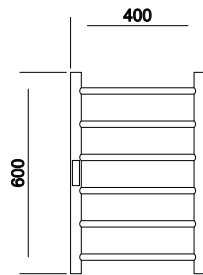

Model Code	<b>MTW-6040</b>
Material	AISI 304 Stainless Steel
Finish	Stainless Steel Finish
No. of Bars	6
Power	56W
Voltage	230V / 50Hz
M.R.P (Incl. of all Taxes)	<b>₹16,999/-</b>

Model Code	<b>MTW-8050</b>
Material	AISI 304 Stainless Steel
Finish	Stainless Steel Finish
No. of Bars	8
Power	80W
Voltage	230V / 50Hz
M.R.P (Incl. of all Taxes)	<b>₹21,999/-</b>

Model Code	<b>MTW-12050</b>
Material	AISI 304 Stainless Steel
Finish	Stainless Steel Finish
No. of Bars	12
Power	122W
Voltage	230V / 50Hz
M.R.P (Incl. of all Taxes)	<b>₹29,999/-</b>

Model Code	<b>MTW-11050</b>
Material	AISI 304 Stainless Steel
Finish	Stainless Steel Finish
No. of Bars	8
Power	95W
Voltage	230V / 50Hz
M.R.P (Incl. of all Taxes)	<b>₹32,999/-</b>

Model Code	<b>MTW-6040-BL</b>
Material	AISI 304 Stainless Steel
Finish	Black
No. of Bars	6
Power	56W
Voltage	230V / 50Hz
M.R.P (Incl. of all Taxes)	<b>₹21,999/-</b>

Model Code	<b>MTW-8050-BL</b>
Material	AISI 304 Stainless Steel
Finish	Black
No. of Bars	8
Power	80W
Voltage	230V / 50Hz
M.R.P (Incl. of all Taxes)	<b>₹27,999/-</b>