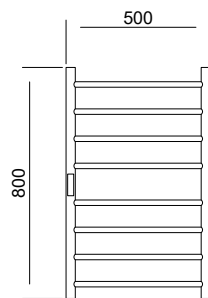

Model Code	<b>MTW-6040</b>
Material	AISI 304 Stainless Steel
Finish	Stainless Steel Finish
No. of Bars	6
Power	56W
Voltage	230V / 50Hz
M.R.P (Incl. of all Taxes)	<b>₹16,999/-</b>

Model Code	<b>MTW-8050</b>
Material	AISI 304 Stainless Steel
Finish	Stainless Steel Finish
No. of Bars	8
Power	80W
Voltage	230V / 50Hz
M.R.P (Incl. of all Taxes)	<b>₹21,999/-</b>

Model Code	<b>MTW-12050</b>
Material	AISI 304 Stainless Steel
Finish	Stainless Steel Finish
No. of Bars	12
Power	122W
Voltage	230V / 50Hz
M.R.P (Incl. of all Taxes)	<b>₹29,999/-</b>

Model Code	<b>MTW-11050</b>
Material	AISI 304 Stainless Steel
Finish	Stainless Steel Finish
No. of Bars	8
Power	95W
Voltage	230V / 50Hz
M.R.P (Incl. of all Taxes)	<b>₹32,999/-</b>

Model Code	<b>MTW-6040-BL</b>
Material	AISI 304 Stainless Steel
Finish	Black
No. of Bars	6
Power	56W
Voltage	230V / 50Hz
M.R.P (Incl. of all Taxes)	<b>₹21,999/-</b>

Model Code	<b>MTW-8050-BL</b>
Material	AISI 304 Stainless Steel
Finish	Black
No. of Bars	8
Power	80W
Voltage	230V / 50Hz
M.R.P (Incl. of all Taxes)	<b>₹27,999/-</b>