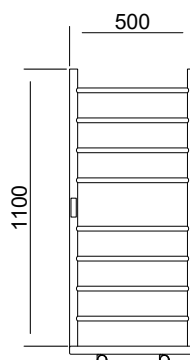

Model Code	<b>MTW-6040</b>
Material	AISI 304 Stainless Steel
Finish	Stainless Steel Finish
No. of Bars	6
Power	56W
Voltage	230V / 50Hz
M.R.P (Incl. of all Taxes)	<b>₹16,999/-</b>

Model Code	<b>MTW-8050</b>
Material	AISI 304 Stainless Steel
Finish	Stainless Steel Finish
No. of Bars	8
Power	80W
Voltage	230V / 50Hz
M.R.P (Incl. of all Taxes)	<b>₹21,999/-</b>

Model Code	<b>MTW-12050</b>
Material	AISI 304 Stainless Steel
Finish	Stainless Steel Finish
No. of Bars	12
Power	122W
Voltage	230V / 50Hz
M.R.P (Incl. of all Taxes)	<b>₹29,999/-</b>

Model Code	<b>MTW-11050</b>
Material	AISI 304 Stainless Steel
Finish	Stainless Steel Finish
No. of Bars	8
Power	95W
Voltage	230V / 50Hz
M.R.P (Incl. of all Taxes)	<b>₹32,999/-</b>

Model Code	<b>MTW-6040-BL</b>
Material	AISI 304 Stainless Steel
Finish	Black
No. of Bars	6
Power	56W
Voltage	230V / 50Hz
M.R.P (Incl. of all Taxes)	<b>₹21,999/-</b>

Model Code	<b>MTW-8050-BL</b>
Material	AISI 304 Stainless Steel
Finish	Black
No. of Bars	8
Power	80W
Voltage	230V / 50Hz
M.R.P (Incl. of all Taxes)	<b>₹27,999/-</b>

Model Code	<b>MTW-12050-BL</b>
Material	AISI 304 Stainless Steel
Finish	Black
No. of Bars	12
Power	122W
Voltage	230V / 50Hz
M.R.P (Incl. of all Taxes)	<b>₹37,999/-</b>

Model Code	<b>MTW-11050-BL</b>
Material	AISI 304 Stainless Steel
Finish	Black
No. of Bars	8
Power	95W
Voltage	230V / 50Hz
M.R.P (Incl. of all Taxes)	<b>₹41,999/-</b>