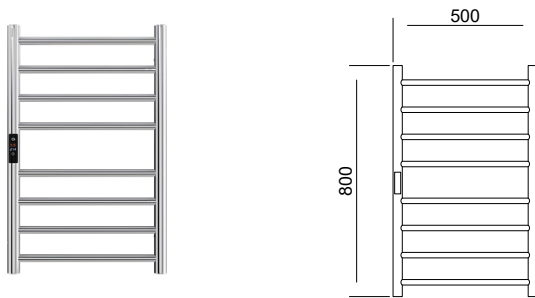

Model Code	<b>MTW-6040</b>
Material	AISI 304 Stainless Steel
Finish	Stainless Steel Finish
No. of Bars	6
Power	56W
Voltage	230V / 50Hz
M.R.P (Incl. of all Taxes)	<b>₹16,999/-</b>

Model Code	<b>MTW-8050</b>
Material	AISI 304 Stainless Steel
Finish	Stainless Steel Finish
No. of Bars	8
Power	80W
Voltage	230V / 50Hz
M.R.P (Incl. of all Taxes)	<b>₹21,999/-</b>

Model Code	<b>MTW-12050</b>
Material	AISI 304 Stainless Steel
Finish	Stainless Steel Finish
No. of Bars	12
Power	122W
Voltage	230V / 50Hz
M.R.P (Incl. of all Taxes)	<b>₹29,999/-</b>

Model Code	<b>MTW-11050</b>
Material	AISI 304 Stainless Steel
Finish	Stainless Steel Finish
No. of Bars	8
Power	95W
Voltage	230V / 50Hz
M.R.P (Incl. of all Taxes)	<b>₹32,999/-</b>

Model Code	<b>MTW-6040-BL</b>
Material	AISI 304 Stainless Steel
Finish	Black
No. of Bars	6
Power	56W
Voltage	230V / 50Hz
M.R.P (Incl. of all Taxes)	<b>₹21,999/-</b>

Model Code	<b>MTW-8050-BL</b>
Material	AISI 304 Stainless Steel
Finish	Black
No. of Bars	8
Power	80W
Voltage	230V / 50Hz
M.R.P (Incl. of all Taxes)	<b>₹27,999/-</b>

Model Code	<b>MTW-12050-BL</b>
Material	AISI 304 Stainless Steel
Finish	Black
No. of Bars	12
Power	122W
Voltage	230V / 50Hz
M.R.P (Incl. of all Taxes)	<b>₹37,999/-</b>

Model Code	<b>MTW-11050-BL</b>
Material	AISI 304 Stainless Steel
Finish	Black
No. of Bars	8
Power	95W
Voltage	230V / 50Hz
M.R.P (Incl. of all Taxes)	<b>₹41,999/-</b>