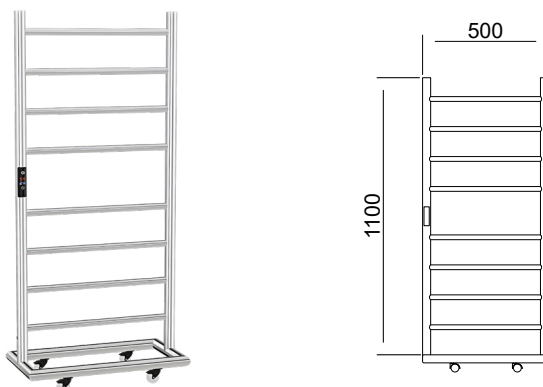

Model Code	<b>MTW-6040</b>
Material	AISI 304 Stainless Steel
Finish	Stainless Steel Finish
No. of Bars	6
Power	56W
Voltage	230V / 50Hz
M.R.P (Incl. of all Taxes)	<b>₹16,999/-</b>

Model Code	<b>MTW-8050</b>
Material	AISI 304 Stainless Steel
Finish	Stainless Steel Finish
No. of Bars	8
Power	80W
Voltage	230V / 50Hz
M.R.P (Incl. of all Taxes)	<b>₹21,999/-</b>

Model Code	<b>MTW-12050</b>
Material	AISI 304 Stainless Steel
Finish	Stainless Steel Finish
No. of Bars	12
Power	122W
Voltage	230V / 50Hz
M.R.P (Incl. of all Taxes)	<b>₹29,999/-</b>

Model Code	<b>MTW-11050</b>
Material	AISI 304 Stainless Steel
Finish	Stainless Steel Finish
No. of Bars	8
Power	95W
Voltage	230V / 50Hz
M.R.P (Incl. of all Taxes)	<b>₹32,999/-</b>