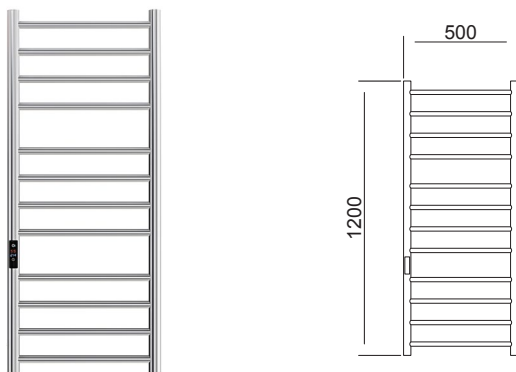

Model Code	<b>MTW-6040</b>
Material	AISI 304 Stainless Steel
Finish	Stainless Steel Finish
No. of Bars	6
Power	56W
Voltage	230V / 50Hz
M.R.P (Incl. of all Taxes)	<b>₹16,999/-</b>

Model Code	<b>MTW-8050</b>
Material	AISI 304 Stainless Steel
Finish	Stainless Steel Finish
No. of Bars	8
Power	80W
Voltage	230V / 50Hz
M.R.P (Incl. of all Taxes)	<b>₹21,999/-</b>

Model Code	<b>MTW-12050</b>
Material	AISI 304 Stainless Steel
Finish	Stainless Steel Finish
No. of Bars	12
Power	122W
Voltage	230V / 50Hz
M.R.P (Incl. of all Taxes)	<b>₹29,999/-</b>

Model Code	<b>MTW-11050</b>
Material	AISI 304 Stainless Steel
Finish	Stainless Steel Finish
No. of Bars	8
Power	95W
Voltage	230V / 50Hz
M.R.P (Incl. of all Taxes)	<b>₹32,999/-</b>